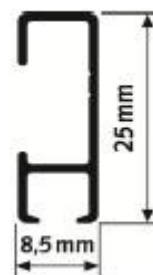

# Click Rail

- wall rail
- applicable weight up to **30 kg/m**
- available in:
  - white (RAL 9010)
  - white/primer (RAL 9016)
  - alu polished
  - alu brushed

**Arti Teq**

STATE OF THE ART HANGING SYSTEMS