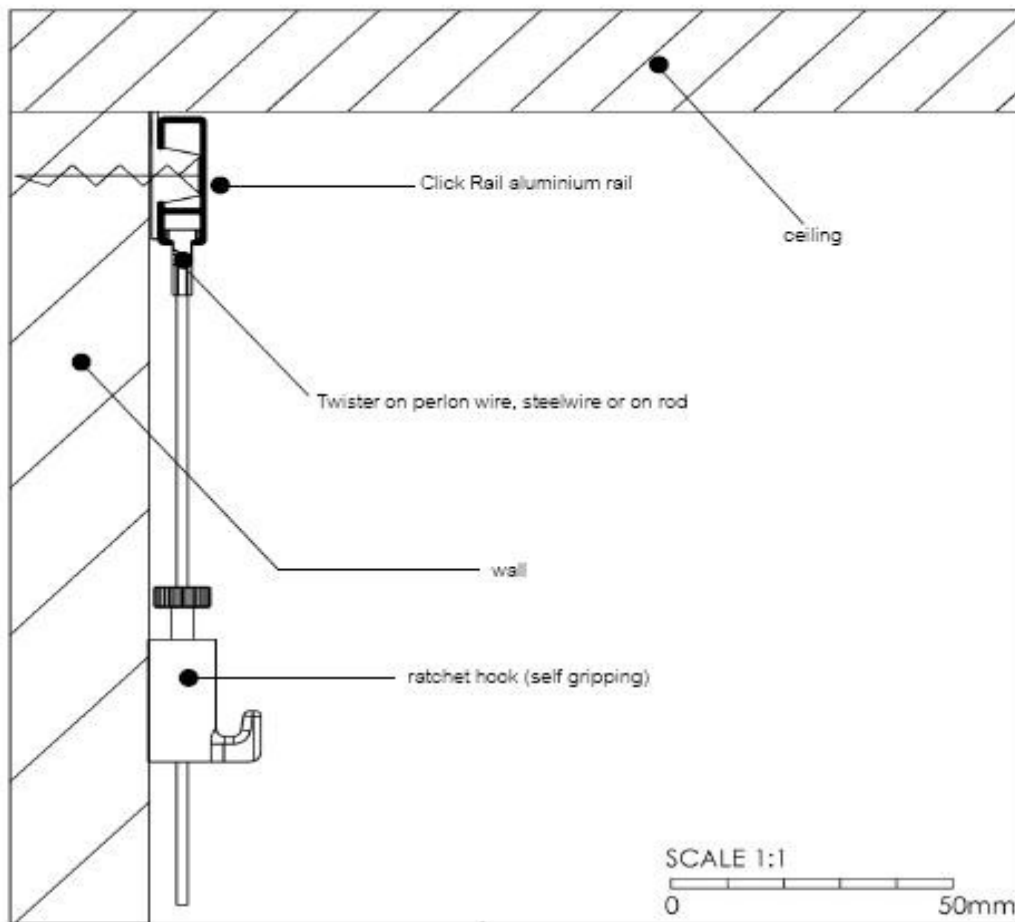

# Click Rail

- wall rail
- applicable weight up to **30 kg/m**
- available in:
  - white (RAL 9010)
  - white/primer (RAL 9016)
  - alu polished
  - alu brushed

**Arti Teq**

STATE OF THE ART HANGING SYSTEMS