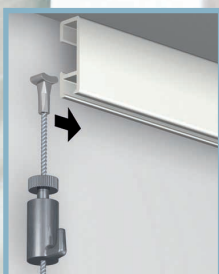

The **ArtiTeq** system allows for maximum horizontal and vertical flexibility without damaging walls, eliminating costly repairs patching holes and painting expenses.

## **The new Solid Slider**

Ideal for galleries where rails are mounted on the ceiling or high on the wall.

The solid sliders unique design in combination with our ratchet hook (15kg carry capacity) makes interchanging or repositioning your works of art a breeze.